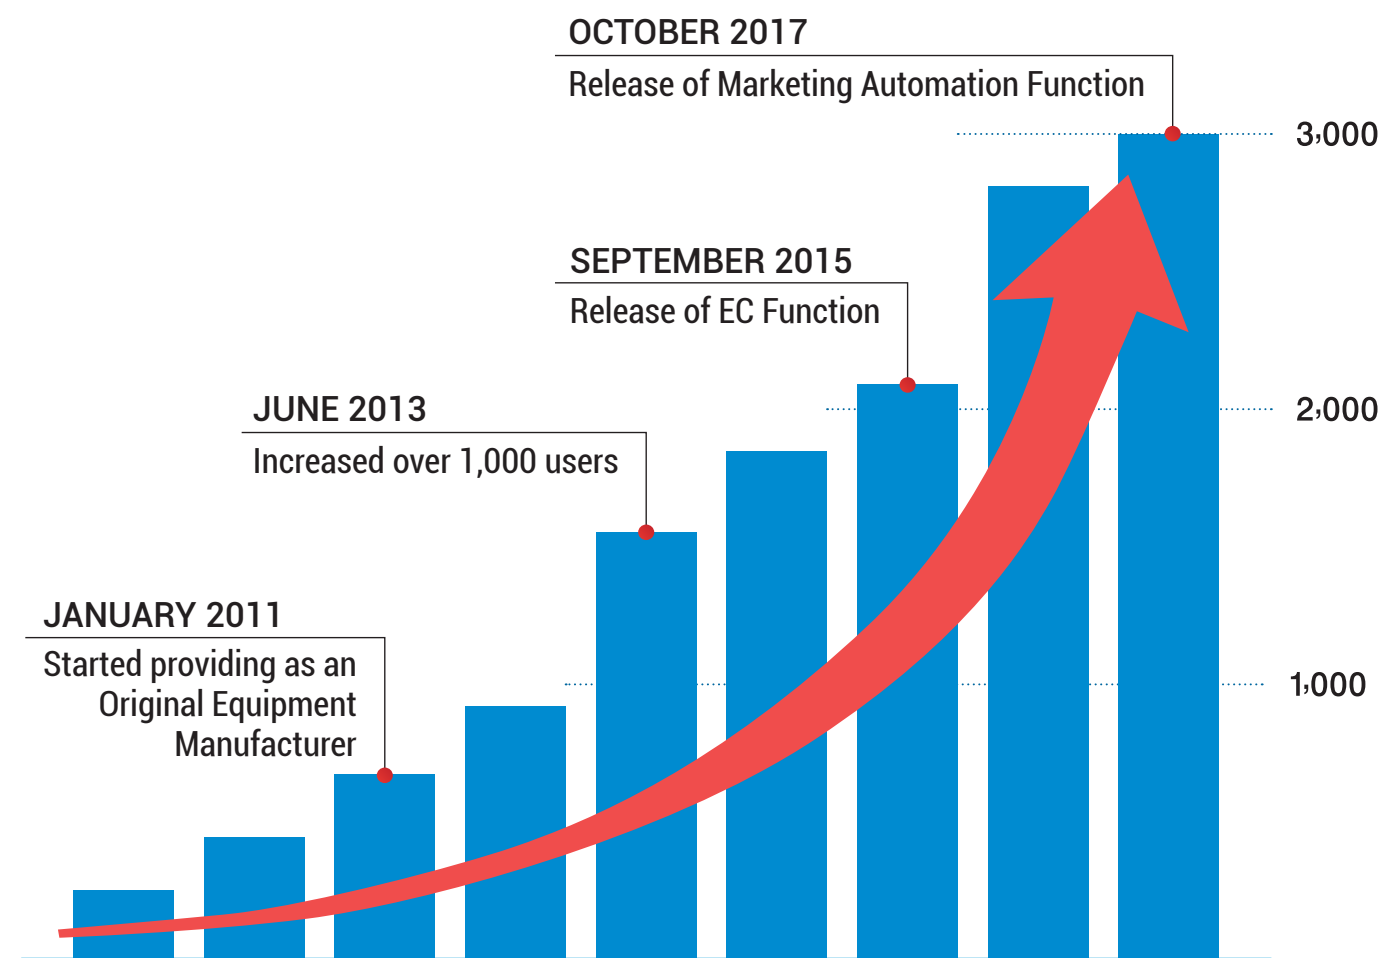

MORE THAN 3,000 USERS