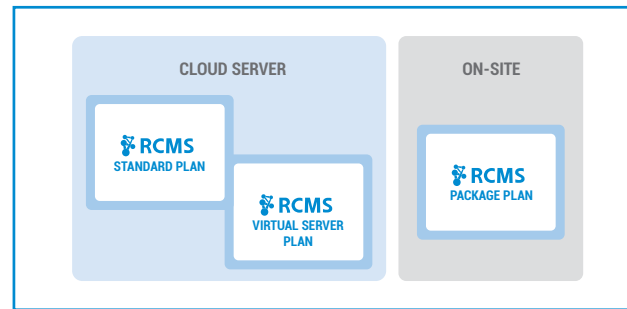

CMS THAT EVOLVED AND PIONEER THROUGH THE CHANGE OF TIME

A PLATFORM TO FULFILL ALL YOUR REQUESTS

RCMS is the Contents Management System which is based on the thought that "More than 90% of Web construction is possible to be systematized." Converting various contents to Metadata, relate them and you can construct the rich website easily. RCMS keeps on evolving as an advanced Web constructing Platform.

1 ENRICHED MANAGEMENT FUNCTIONS

We provide more than 250 standard and management functions, making website constructions easy.

2 FLEXIBLE API FOR DATA COLLABORATION

RCMS is developed on the concept of relating external system or cooperate with another developer's cloud services; enabling it to expand your website easily.

3 CREATE MULTILINGUAL WEBSITE

In a corporate website, multi-language of the same content can be inserted in RCMS. Users can choose a default language and switch to other languages to view the other contents.

4 CMS PLANS FOR YOU TO CHOOSE FROM

There are 3 types of most cost-effective plans available to choose from; shared server, dedicated server and licensed internal server.

5 CUSTOMIZABLE CLOUD CMS

Although RCMS is, a cloud based service, but it is highly customizable. You will be able to show your originality in your website.